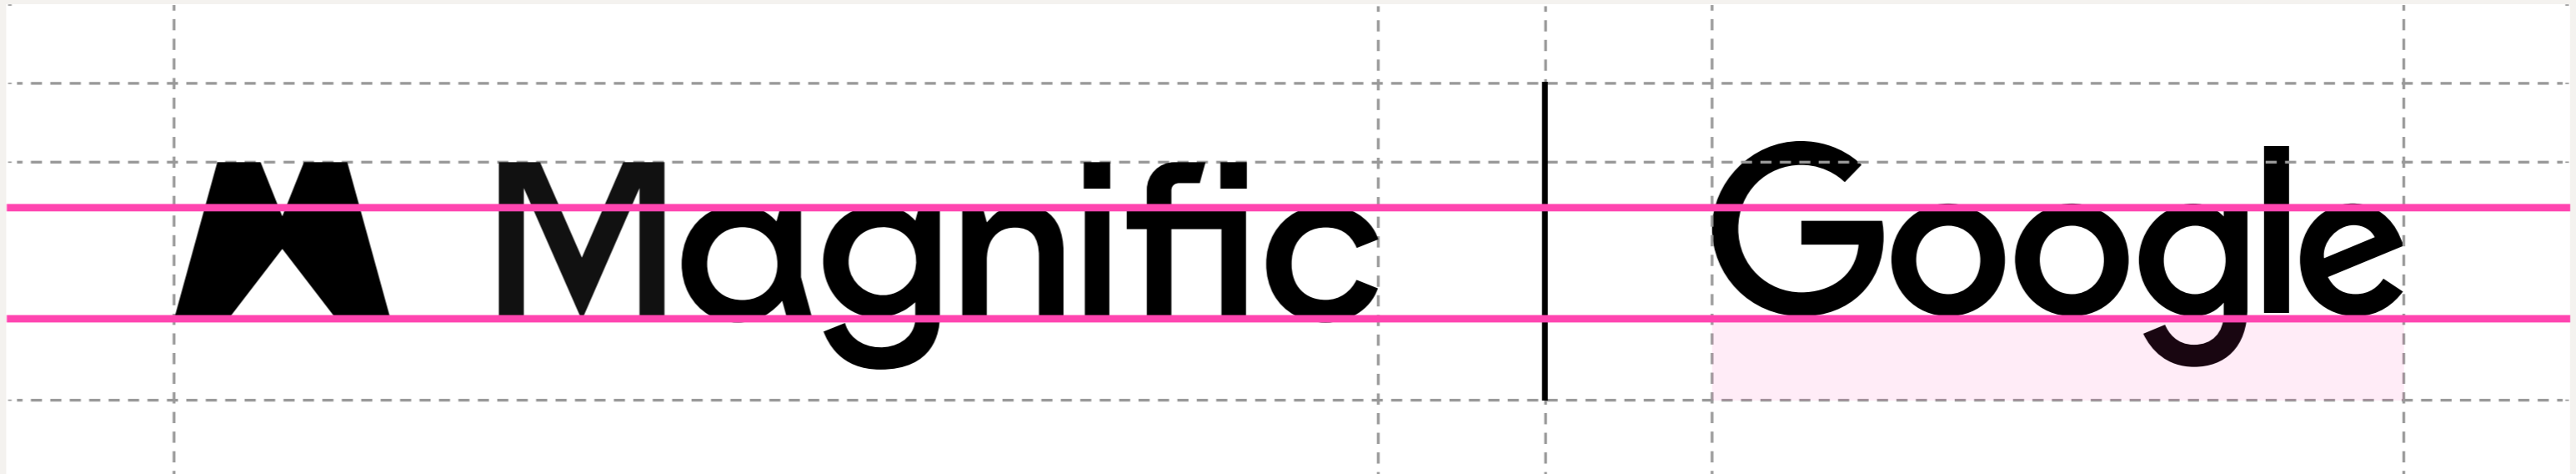

# Logo

 **Magnific**

 **Magnific**

The image features a background of a sunset or sunrise over a landscape, with a white horse silhouette in the sky. The sky is a deep blue, and the clouds are illuminated with warm orange and yellow light. The horse silhouette is positioned in the upper right quadrant, facing right. The logo and text are centered in the middle of the image.

# Logo size compared to other logos

Safety area

Aligned by X height

Aligned by CAP height

# Icon

M

Magnific white &  
Magnific Black Dark

Magnific white &  
Magnific Maroon Light

Magnific white &  
Magnific Black Dark on image

The logo **will always match the color of the text** which will always be Maroon light, White or Black Dark.