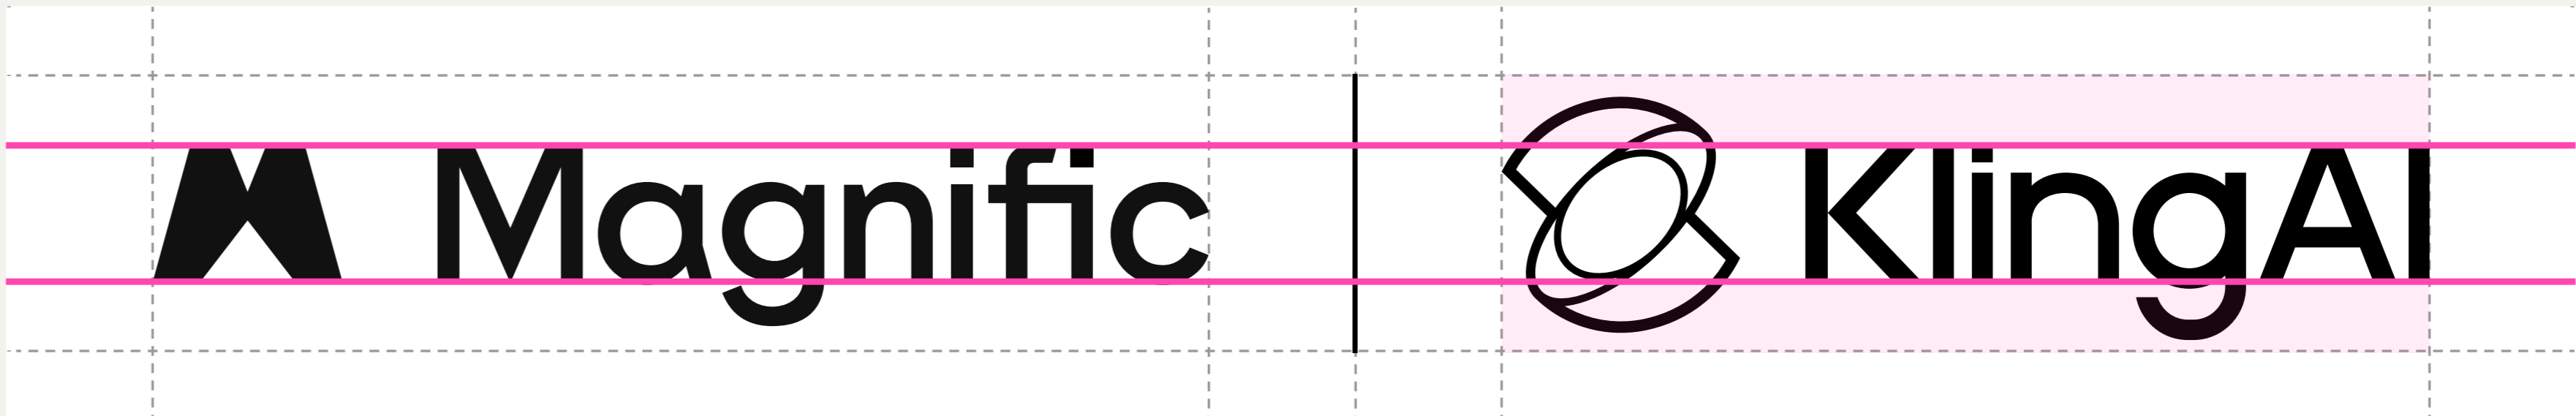

# Logo

 **Magnific**

 **Magnific**

The image features a background of a sunset or sunrise over a landscape, with a white horse silhouette in the sky. The sky is a deep blue, and the clouds are illuminated with warm orange and yellow light. The horse silhouette is positioned in the upper right quadrant, facing right. The logo and text are centered in the middle of the image.

# Logo size compared to other logos

Safety area

Aligned by X height

Aligned by CAP height

# Icon

M

Magnific white &  
Magnific Black Dark

Magnific white &  
Magnific Maroon Light

Magnific white &  
Magnific Black Dark on image

The logo **will always match the color of the text** which will always be Maroon light, White or Black Dark.